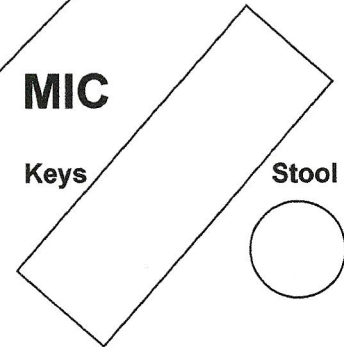

Jerry Lee & The Juku Kings

Stage Plot

Stage Left

Guitarist's Monitor

Guitar Amp

Stage Front Center

Jerry's Monitor

MIC

Jerry's Monitor

Stage Right

Keyboardist's Monitor

Keys

Stool

Keys Amp

13-15" Crash

14-15" Hi-hat

22" Ride

Bass Amp

Drum Monitor

Basic 4 piece Drum Kit w/Hardware & Cymbals